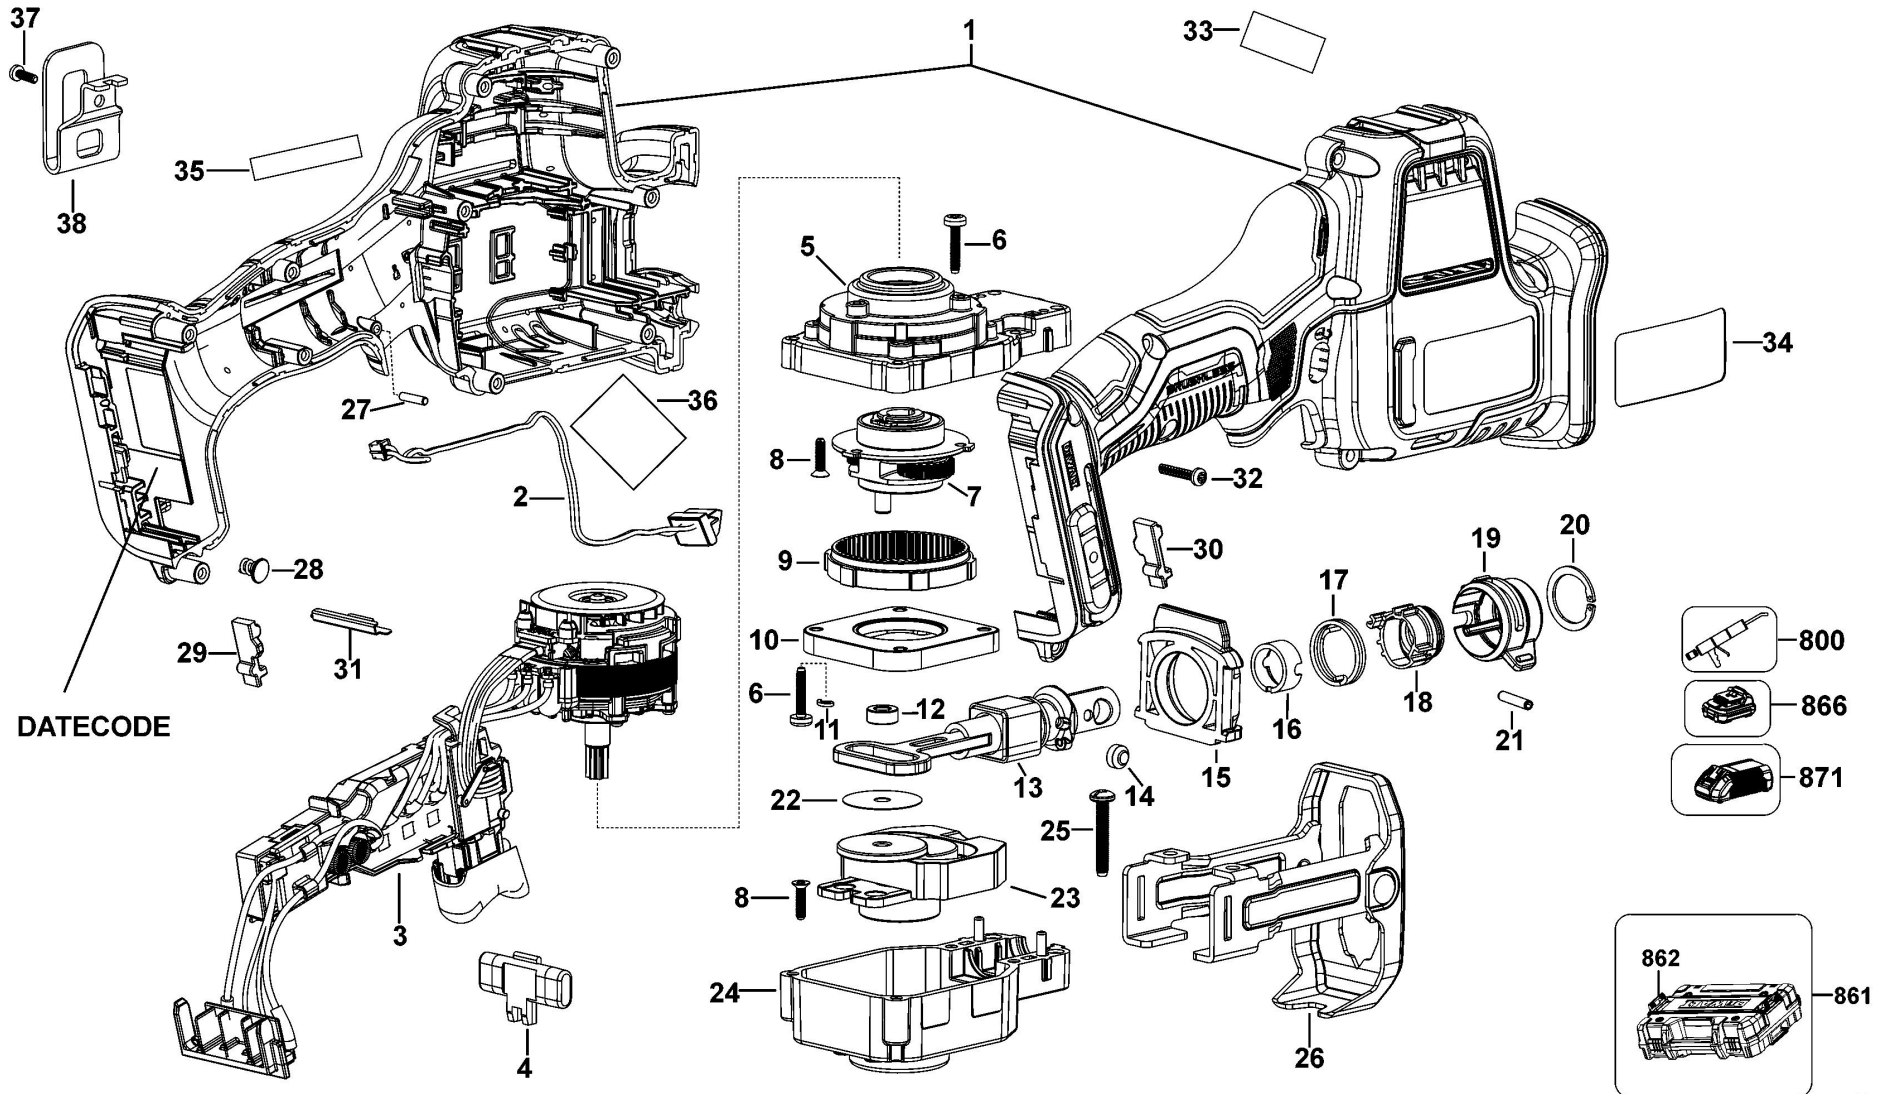

DCS369P2 CORDLESS RECIPROCATING SAW 1

Parts List DCS369P2 CORDLESS RECIPROCATING SAW 1

Item	Part Number	Qty	Part Description	General Description	Other Info	Repair Inst	Markets
1	N719661	1	CLAMSHELL SET			No	QW
2	N683436	1	LED LIGHT			No	QW
3	N774470	1	MOTOR SA			No	QW
4	N650938	1	BUTTON LOCK-OFF			No	QW
5	N658536	1	GEARCASE			No	QW
6	330045-53	8	SCREW			No	QW
7	N773353	1	CARRIER SA			No	QW
8	N691339	7	SCREW			No	QW
9	N677836	1	GEAR			No	QW
10	N658540	1	PLATE THRUST			No	QW
11	N760370	4	WASHER LOCK			No	QW
12	N658544	1	SLEEVE BEARING			No	QW
13	N773357	1	SHAFT SA			No	QW
14	N690767	1	PIN			No	QW
15	N688751	1	RUBBER BOOT			No	QW
16	N690774	1	SLEEVE			No	QW
17	N690789	1	SPRING			No	QW
18	N690518	1	CAM			No	QW
19	NA292003	1	COLLAR			No	QW
20	N690786	1	CIRCLIP			No	QW
21	N096408	1	SPIROL PIN			No	QW
22	N658550	1	WASHER			No	QW
23	N773358	1	ECCENTRIC SA			No	QW
24	N773359	1	GEARCASE COVER SA			No	QW
25	330045-08	1	SCREW			No	QW
26	N628892	1	SHOE SA			No	QW
27	N071836	1	ROLL PIN			No	QW
28	NA105798	1	TERMINAL BLOCK			No	QW
29	N728008	1	BUMPER			No	QW
30	N728006	1	BUMPER			No	QW
31	N467560	1	PLATE			No	QW
32	682211-00	10	SCREW			No	QW

Parts List DCS369P2 CORDLESS RECIPROCATING SAW 1

Item	Part Number	Qty	Part Description	General Description	Other Info	Repair Inst	Markets
33	N719768	1	LABEL			No	QW
34	NA049837	1	RATING LABEL			No	QW
35	N719775	1	BRAND LABEL			No	QW
36	NA165753	1	WARNING LABEL			No	QW
37	N086039	1	HOOK			No	QW
38	N042665	1	SCREW			No	QW
800	N017298	1	GREASE	G-2008 Molykote		No	QW
861	N614791	1	KITBOX			No	QW
862	N409477	1	LATCH			No	QW
866	N394624	2	BATTERY 18V - 5.0AH - 90WH			No	QW
871	NA132878	1	CHARGER	DCB1104-QW		No	QW